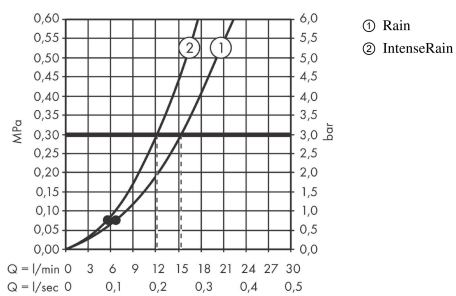

Flowchart

The consumption was measured in combination with the appropriate fittings (thermostat/mixer/ in-wall valve) to reflect actual application in practice.