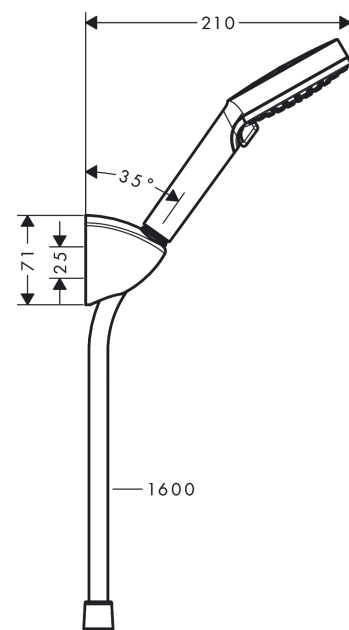

## Vernis Blend

Shower holder set Vario with shower hose 160 cm

Surfaces: **Chrome** Article Number: **26273000**

#### product features

- consists of: hand shower, shower holder, shower hose
- shower head size: 100 mm
- spray type: Rain, IntenseRain
- spray type adjustment by turning spray disc
- maximum flow rate at 3 bar: 15,2 l/min

### Scale drawing